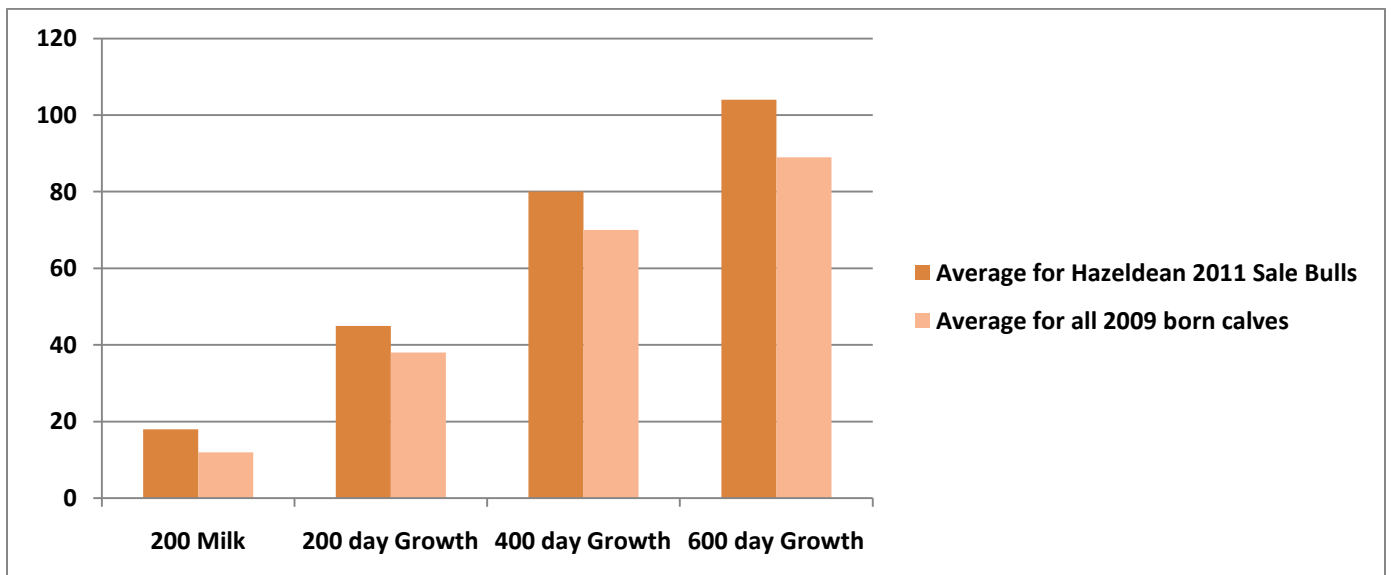

Hazeldean's Proven Genetic Performance

2011 Sale Bulls compared to Angus Breed Averages
July 2011 Group Breedplan

CALVING EASE

Our cattle are **very fertile**. They have **low birth weights**, meaning **more live calves** & less stress on females. They have **fewer calving difficulties**, and our bulls sire daughters with **superior calving ease** & **shorter gestation length**, meaning lower birth weights & more time to get back in calf again for next year...

GROWTH

...yet **growth is above breed average** giving you **heavier steers**...

CARCASE

...to produce calves with **above average meat content & above average marbling**

MARKETS

...to hit key markets ahead of the pack