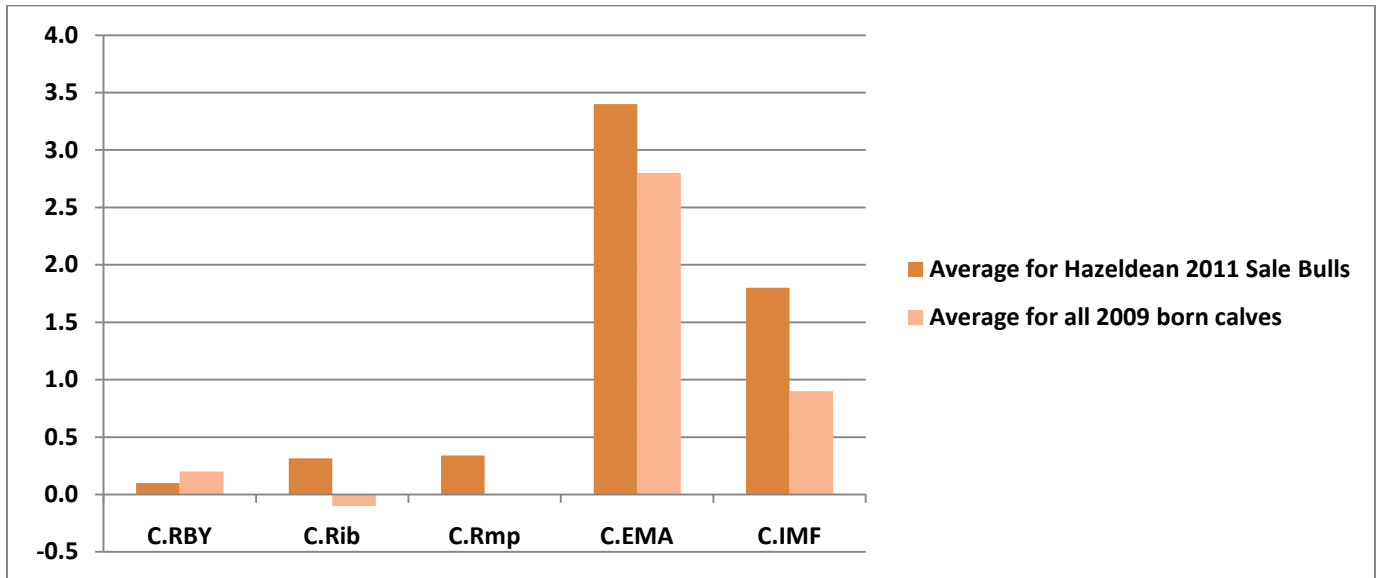

Hazeldean's Proven Genetic Performance

2011 Sale Bulls compared to Angus Breed Averages
July 2011 Group Breedplan

CALVING EASE

Our cattle are **very fertile**. They have **low birth weights**, meaning **more live calves** & less stress on females. They have **fewer calving difficulties**, and our bulls sire daughters with **superior calving ease** & **shorter gestation length**, meaning lower birth weights & more time to get back in calf again for next year...

GROWTH

...yet **growth is above breed average** giving you **heavier steers**...

CARCASE

...to produce calves with **above average meat content & above average marbling**

MARKETS

...to hit key markets ahead of the pack