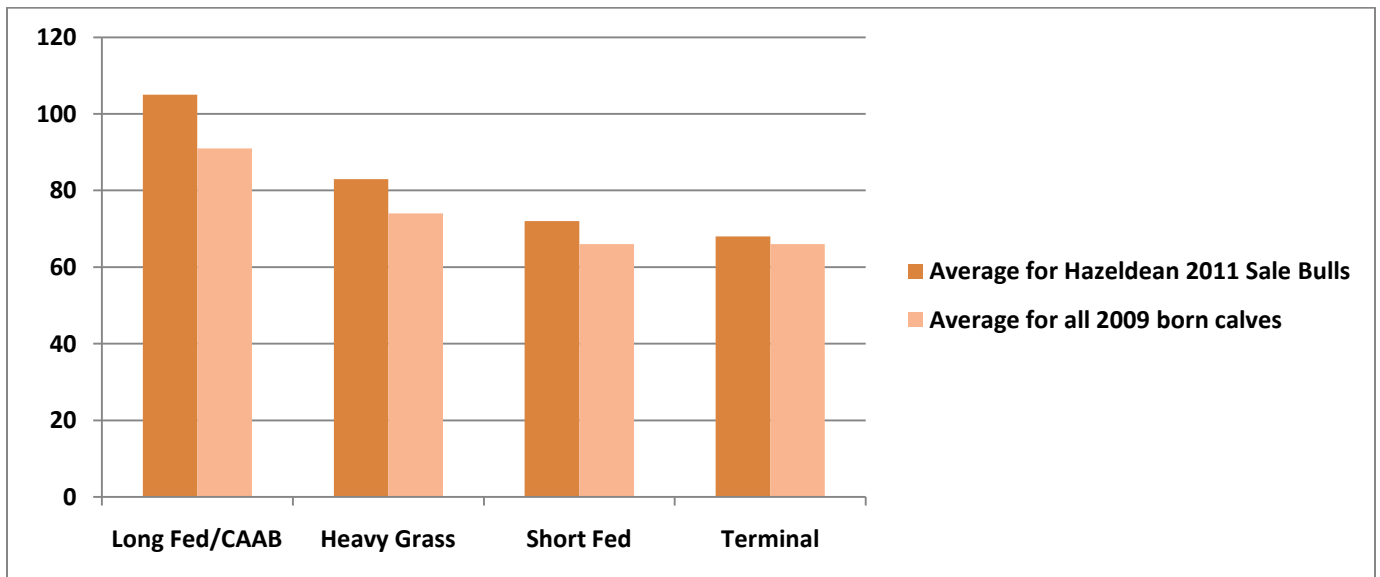

Hazeldean's Proven Genetic Performance

2011 Sale Bulls compared to Angus Breed Averages
July 2011 Group Breedplan

CALVING EASE

Our cattle are **very fertile**. They have **low birth weights**, meaning **more live calves** & less stress on females. They have **fewer calving difficulties**, and our bulls sire daughters with **superior calving ease** & **shorter gestation length**, meaning lower birth weights & more time to get back in calf again for next year...

GROWTH

...yet **growth is above breed average** giving you **heavier steers**...

CARCASE

...to produce calves with **above average meat content & above average marbling**

MARKETS

...to hit key markets ahead of the pack