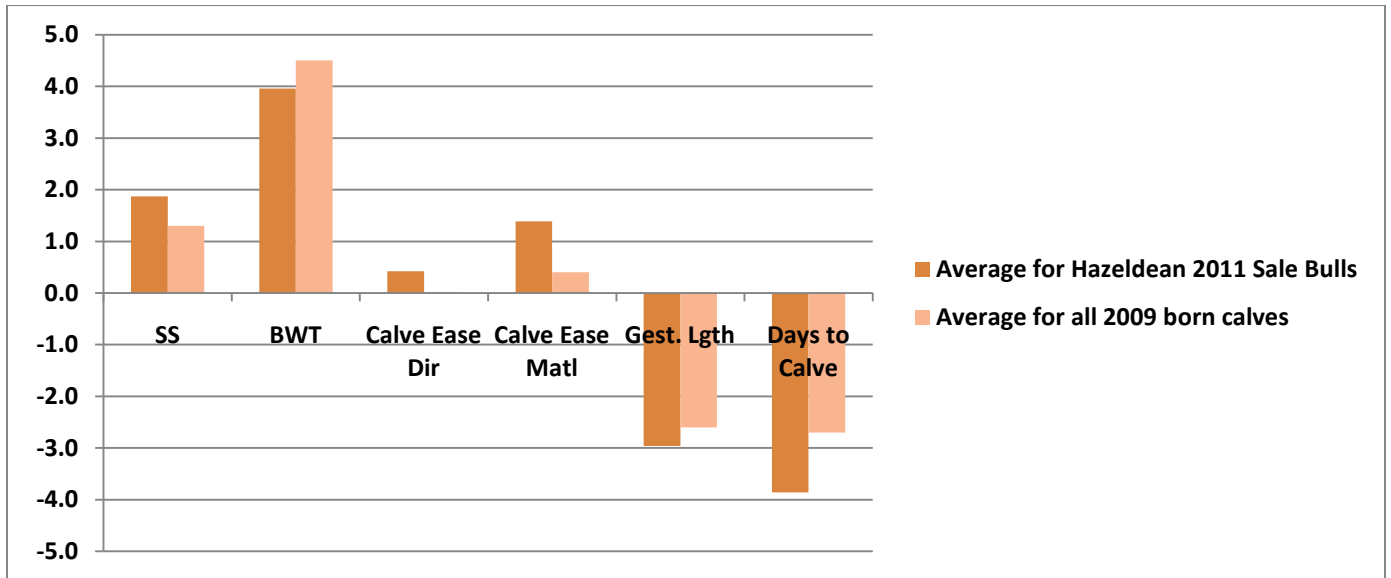

Hazeldean's Proven Genetic Performance

2011 Sale Bulls compared to Angus Breed Averages
July 2011 Group Breedplan

CALVING EASE

Our cattle are **very fertile**. They have **low birth weights**, meaning **more live calves** & less stress on females. They have **fewer calving difficulties**, and our bulls sire daughters with **superior calving ease** & **shorter gestation length**, meaning lower birth weights & more time to get back in calf again for next year...

GROWTH

...yet **growth is above breed average** giving you **heavier steers**...

CARCASE

...to produce calves with **above average meat content & above average marbling**

MARKETS

...to hit key markets ahead of the pack